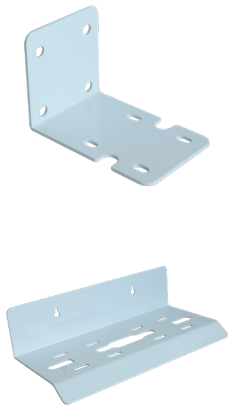

Accessories

For standard/jumbo filter housings and RO membrane housings

Wrench for Housing

Model Number	Description
WFH25	Plastic Wrench for 10" Standard Housing
WFH45	Plastic Wrench for 10" & 20" Jumbo Housing
WFHRO	Plastic Wrench for RO Membrane Housing
WFH2520	Plastic Wrench for 20" Standard Housing

Brackets

Model Number	Description
C1019	Single Stage Bracket for 10" & 20" Standard Housings (Painted Steel)
C1013	Dual Stage Bracket for 10" Standard Housings (Painted Steel)
C2001	Dual Stage Bracket for 20" Standard Housings (Painted Steel)
C1006	Triple Stage Bracket for 10" Standard Housings (Painted Steel)
C2003	Triple Stage Bracket for 20" Standard Housings (Painted Steel)
B001	Single Stage Bracket for 10" & 20" Jumbo Housings, (Painted Steel)
B004	Dual Stage Bracket for 10" & 20" Jumbo Housings, (Painted Steel)
B006	Triple Stage Bracket for 10" & 20" Jumbo Housings, (Painted Steel)

Screw Kit

Model Number	Description
C1019 SK	Screw Kit for 10" Standard Housings (Stainless Steel)
CA231-015 SK	Screw Kit for 20" Standard Housing (Zinc Plated)
C9120009 SK	Screw Kit for 10" and 20" Jumbo Housing (Stainless Steel)
C9120007 SK	Screw Kit for 10" and 20" Jumbo Housing (Zinc Plated)